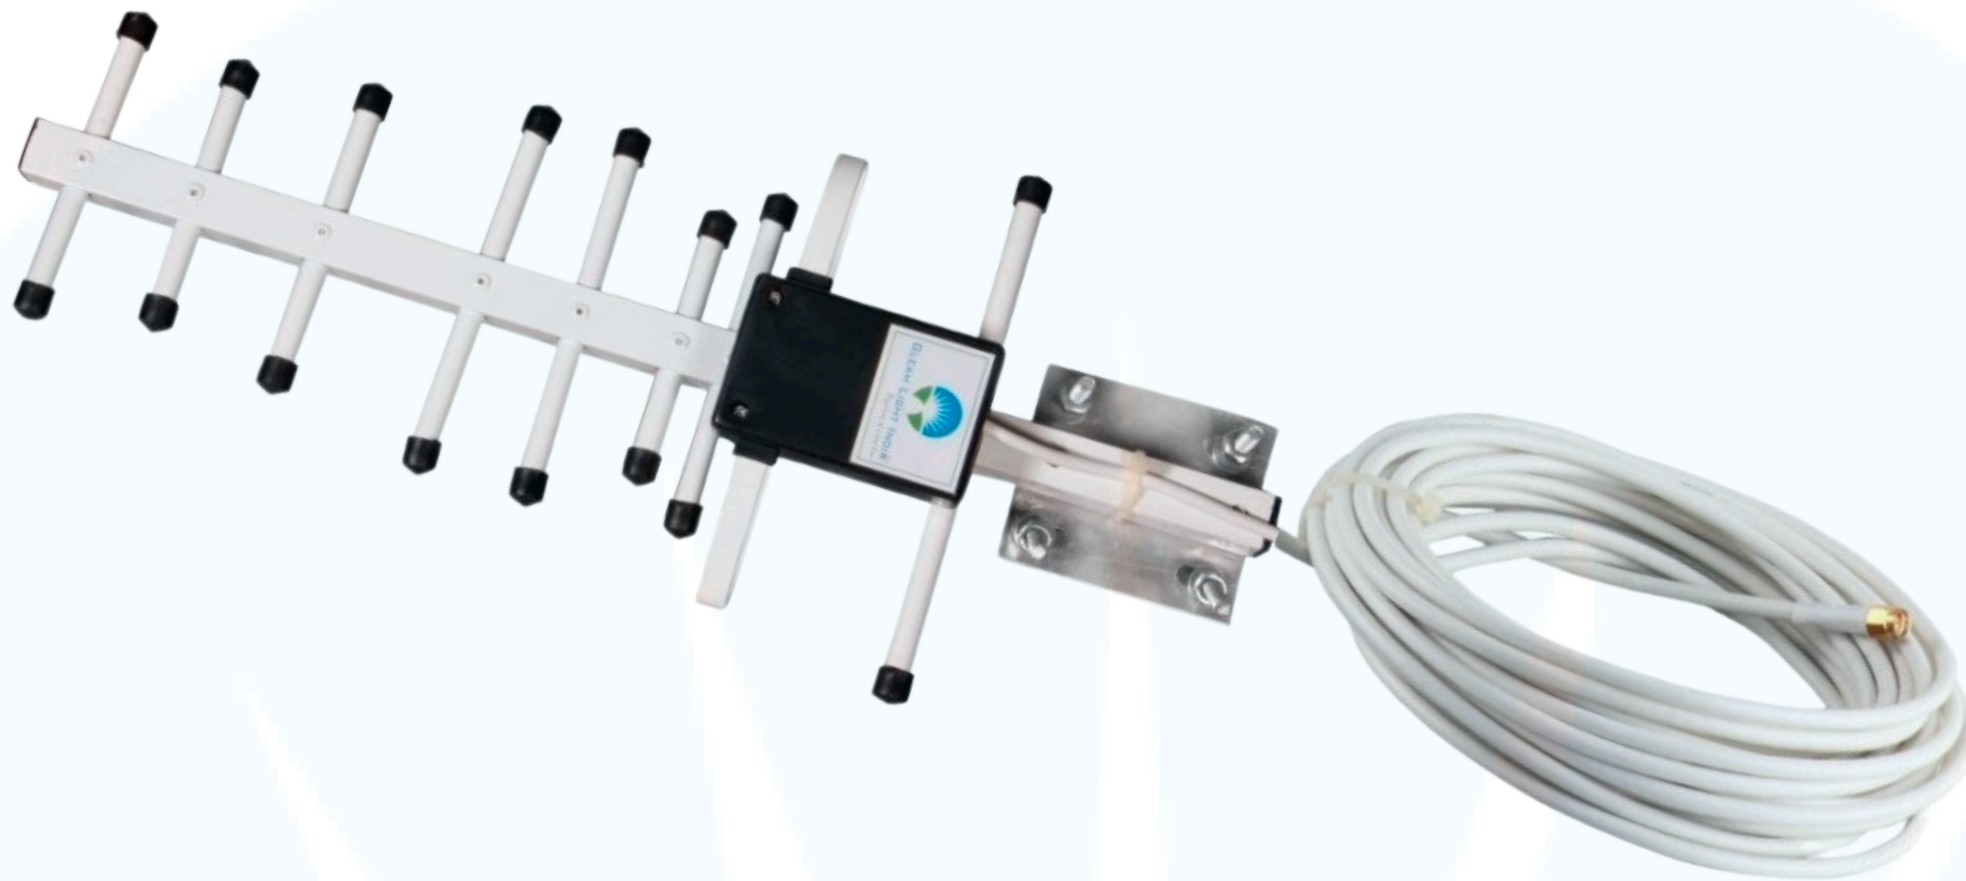

Lora Yagi Antenna

An ISO 9001: 2015 Certified Company

Technical Specifications:

Model No.	LORAYAGI09
Frequency Range	824-960 MHz
Beam Width	60±50°
Polarization	Vertical
Gain	9 Dbi
Lightning Protection	Direct Ground
VSWR	<1.5
Maximum Input Power	100 W
Impedance	50 ohm
Connector Type	SMA M/ Customized
Operating Temp.	-40 ~ +55°C
Mounting	Clamp Type
Cable Length	10 Meter/Customized
Cable	RG58
Compliances	CE compliant
ROHS	ROHS Compliant
Brand	Gleam Light India